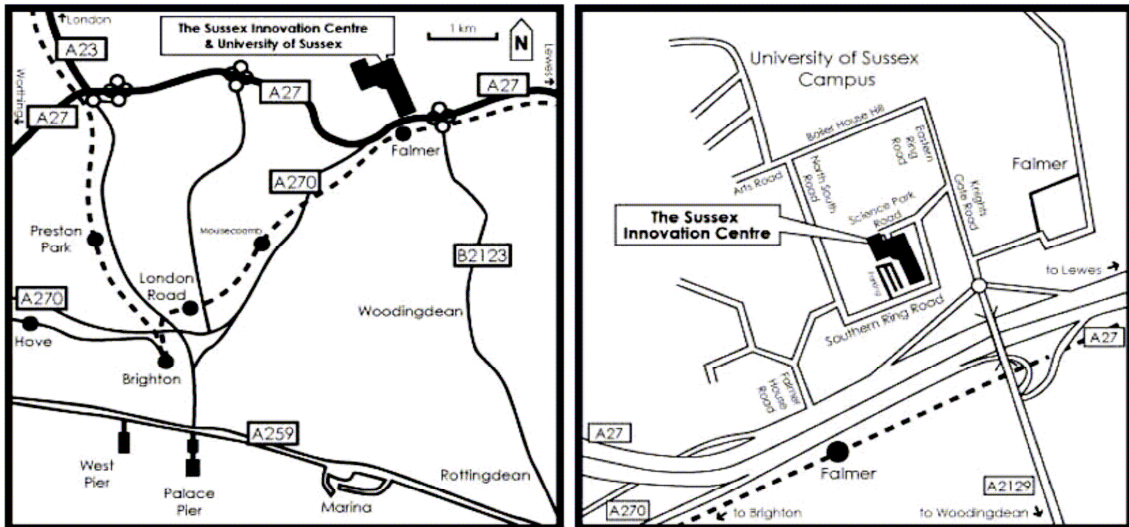

E mail: office@acbuk.net

Website: www.acbuk.net

If you are travelling by:

Train

Falmer Railway Station is immediately opposite the university entrance. You may need to change at Brighton or Lewes main stations (about eight minutes in either direction).

Coach

Coaches to Brighton leave Victoria every 90 minutes and arrive at the Brighton Pool Valley Bus Station. Take a connecting bus to the campus.

Bus

Bus number 25 runs between the centre of Brighton and the University - stopping at Churchill Square and Old Steine - bringing passengers directly onto the campus. In addition, bus services 28, 30, 129, 728 and 729 operate between Brighton (Old Steine) and destinations east of Falmer. They all stop right outside the University.

Car

The university is about four miles (six kilometres) outside Brighton or Lewes on the A27.

If any special arrangements are needed please ring the centre as the Centre has wheelchair access.